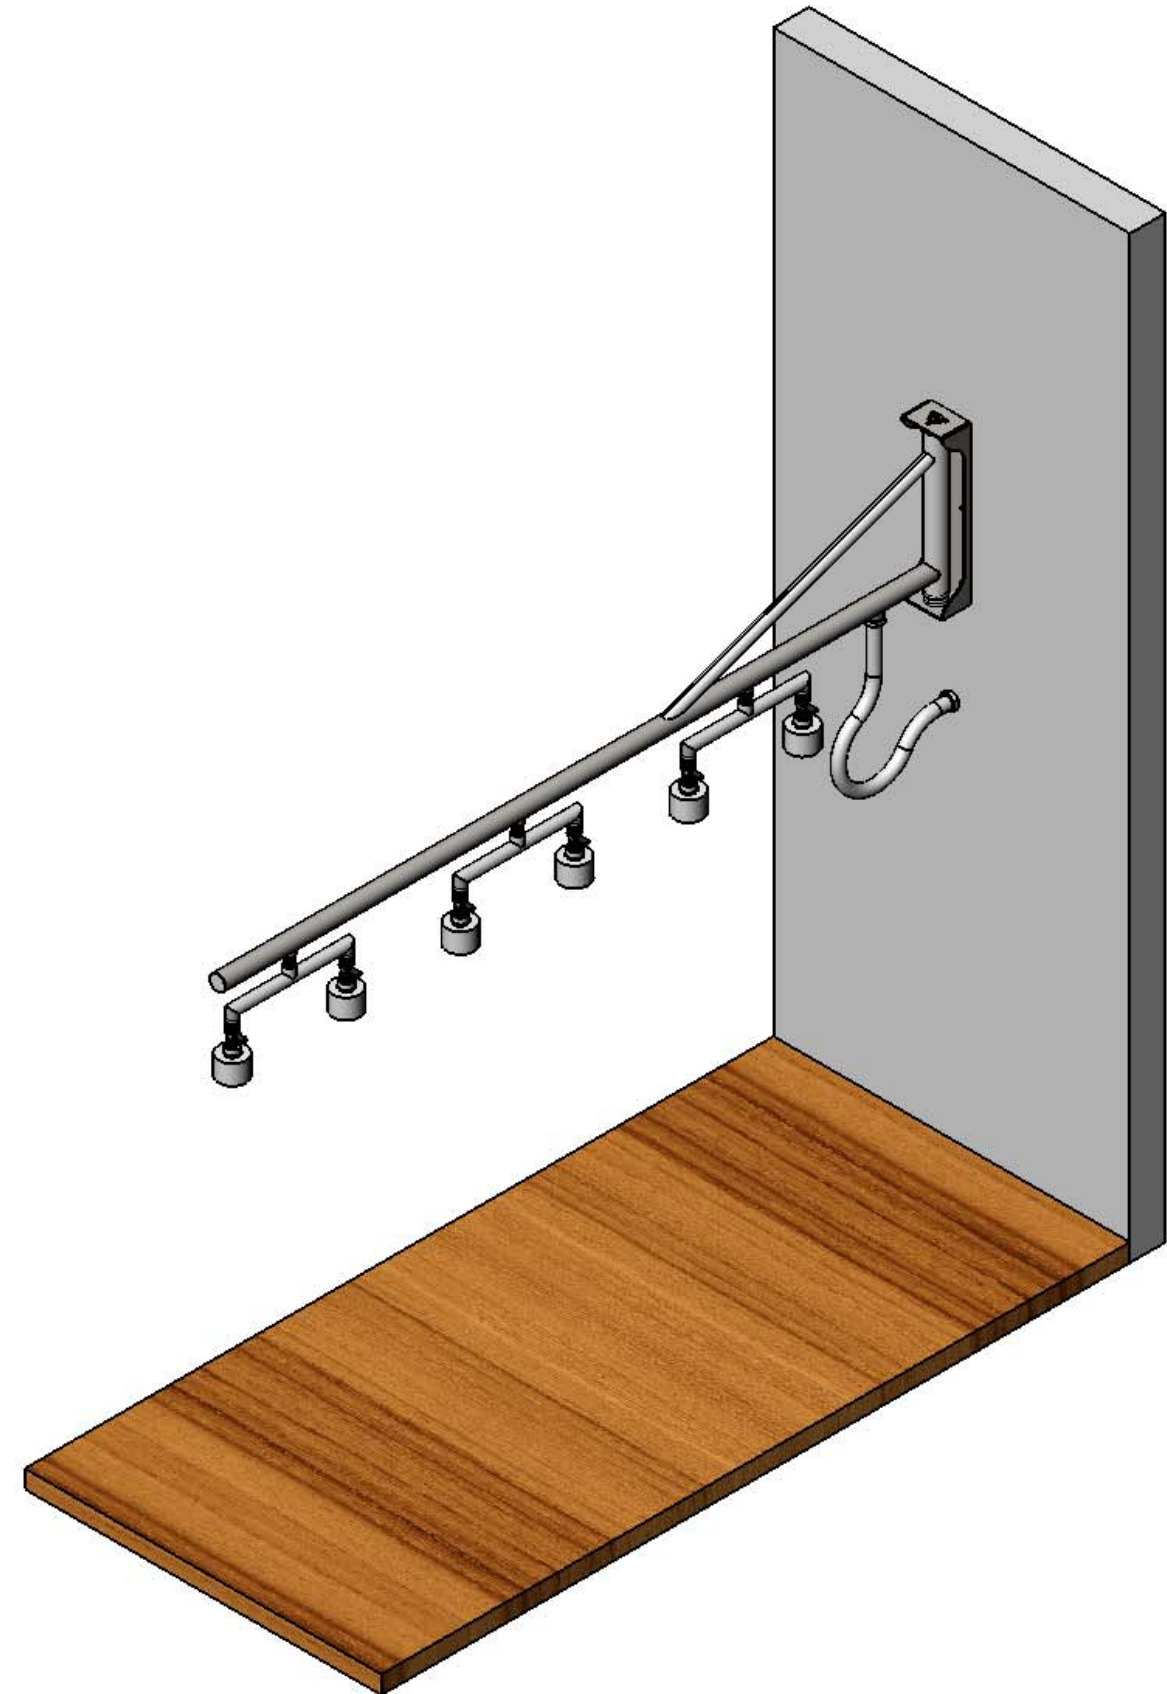

DUCHA VICHY BRAZO GIRATORIO 6 BOQUILLAS
VICHY SHOWER ARM ROTATING 6 NOZZLES

PASO 1 / Step 1

REALIZAR TALADROS PARA ANCLAR SOPORTE
Y SALIDA CONEXION DE 1"
Drilling holes to anchor support and connection of 1"

PASO 2 / Step 2

FIJAR DUCHA VICHY A PARED
Fixing Vichy shower to the wall