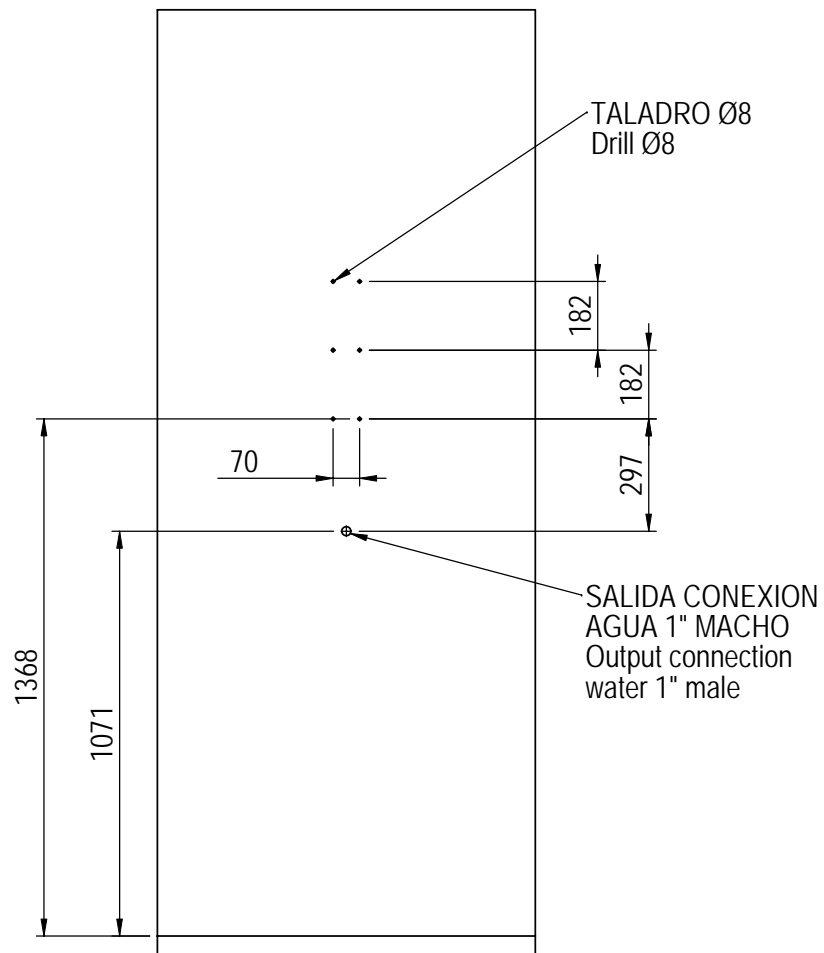

DUCHA VICHY BRAZO GIRATORIO 6 BOQUILLAS
VICHY SHOWER ARM ROTATING 6 NOZZLES

PASO 1 / Step 1

REALIZAR TALADROS PARA ANCLAR SOPORTE
Y SALIDA CONEXION DE 1"
Drilling holes to anchor support and connection of 1"

PASO 2 / Step 2

FIJAR DUCHA VICHY A PARED
Fixing Vichy shower to the wall